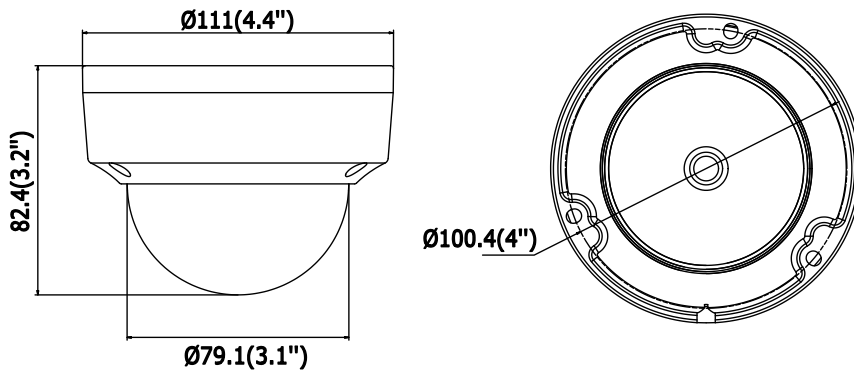

Weight	Camera: 500 g (1.1 lb.)

Available Model

DS-2CD2125FWD-I (2.8/4/6/8/12 mm), DS-2CD2125FWD-IS (2.8/4/6/8/12 mm)

Dimension

Unit: mm

Accessory